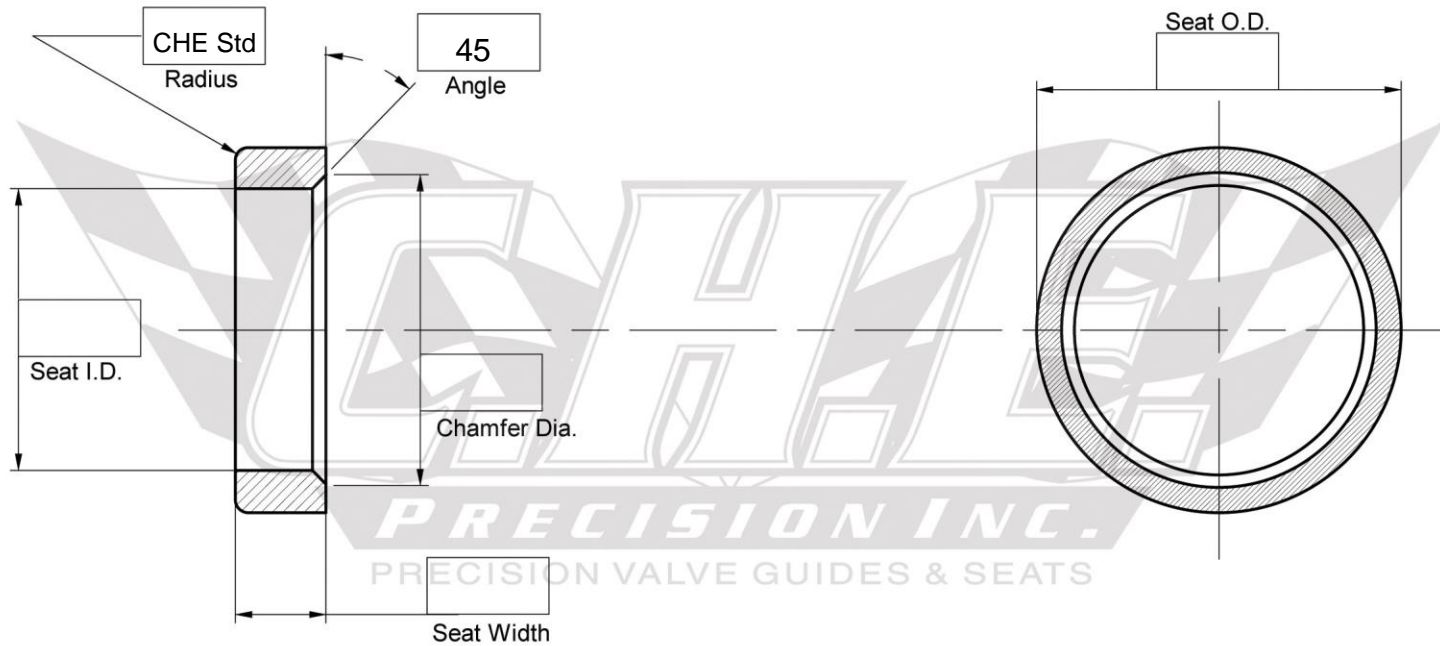

CHE Performance Auto Pty Ltd

Phone: +61 2 9834 2817

Email: info@cheperformanceauto.com.au

Note: CHE & Part # will be Laser scribed on part

This drawing is intended for CHE Precision customers which will allow for their design. Parts designed by the customer that have been manufactured to print shown above are non refundable.