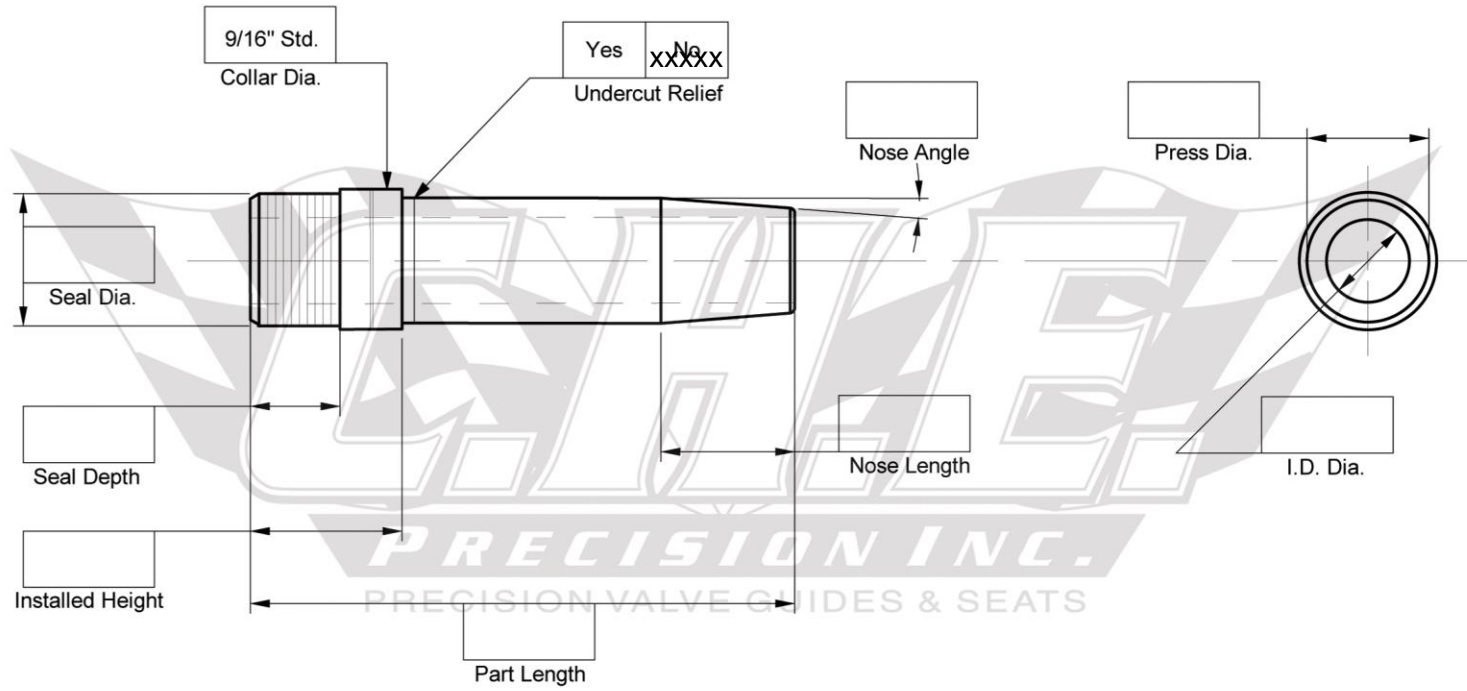

CHE Performance Auto Pty Ltd

Phone: +61 2 9834 2817

Email: info@cheperformanceauto.com.au

Note: CHE & Part # will be Laser scribed on part

This drawing is intended for CHE Precision customers which will allow for their design. Parts designed by the customer that have been manufactured to print shown above are non refundable.