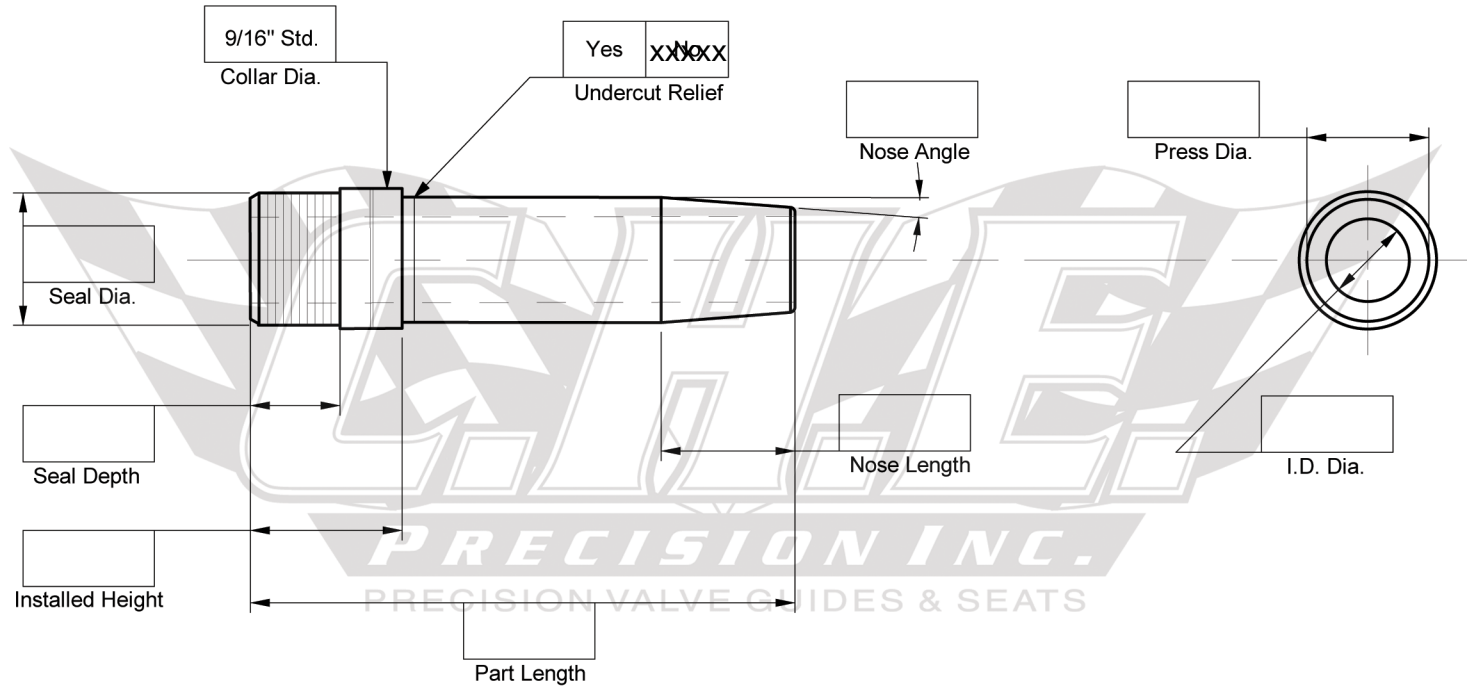

CHE Precision Inc.
 805-499-8885 fax 805-499-7810
 www.cheprecision.com

Note: CHE & Part # will be Laser scribed on part

This drawing is intended for CHE Precision customers which will allow for their design. Parts designed by the customer that have been manufactured to print shown above are non refundable.