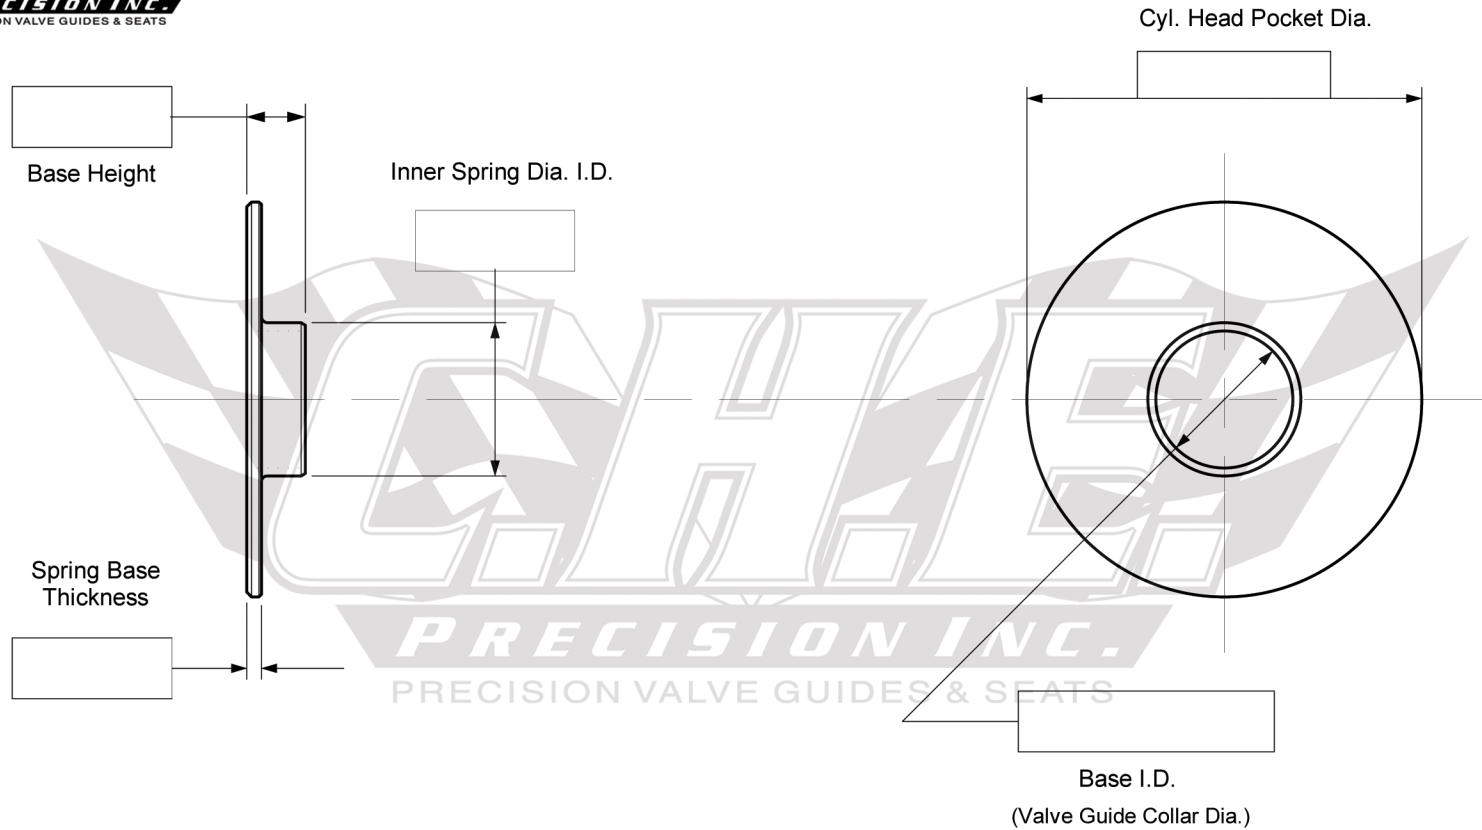

CHE Precision Inc.
805-499-8885 fax 805-499-7810
www.cheprecision.com

Note: CHE & Part # will be Laser scribed on part

This drawing is intended for CHE Precision customers which will allow for their design. Parts designed by the customer that have been manufactured to print shown above are non refundable.